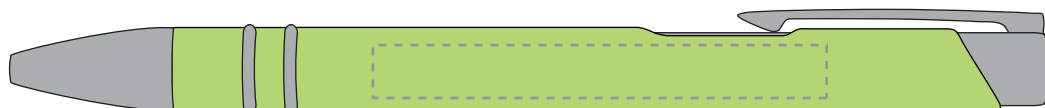

Your Ref:

Quantity:

Product Code: TPC731701

Our Ref:

Version: 1

Product Colour: LIGHT GREEN

PRINTING CONCERNS:

We stock this item in the following colours

**PANTONE REFERENCE(S)**

● Engrave

ARTWORK SCALE 100%

ARTWORK SCALE 100%

Side Engrave Area:
60mm x 7mmProduct Image for visualisation
- colours may vary**The dashed line is to demonstrate print area and will not appear on your printed item****PLEASE NOTE:**